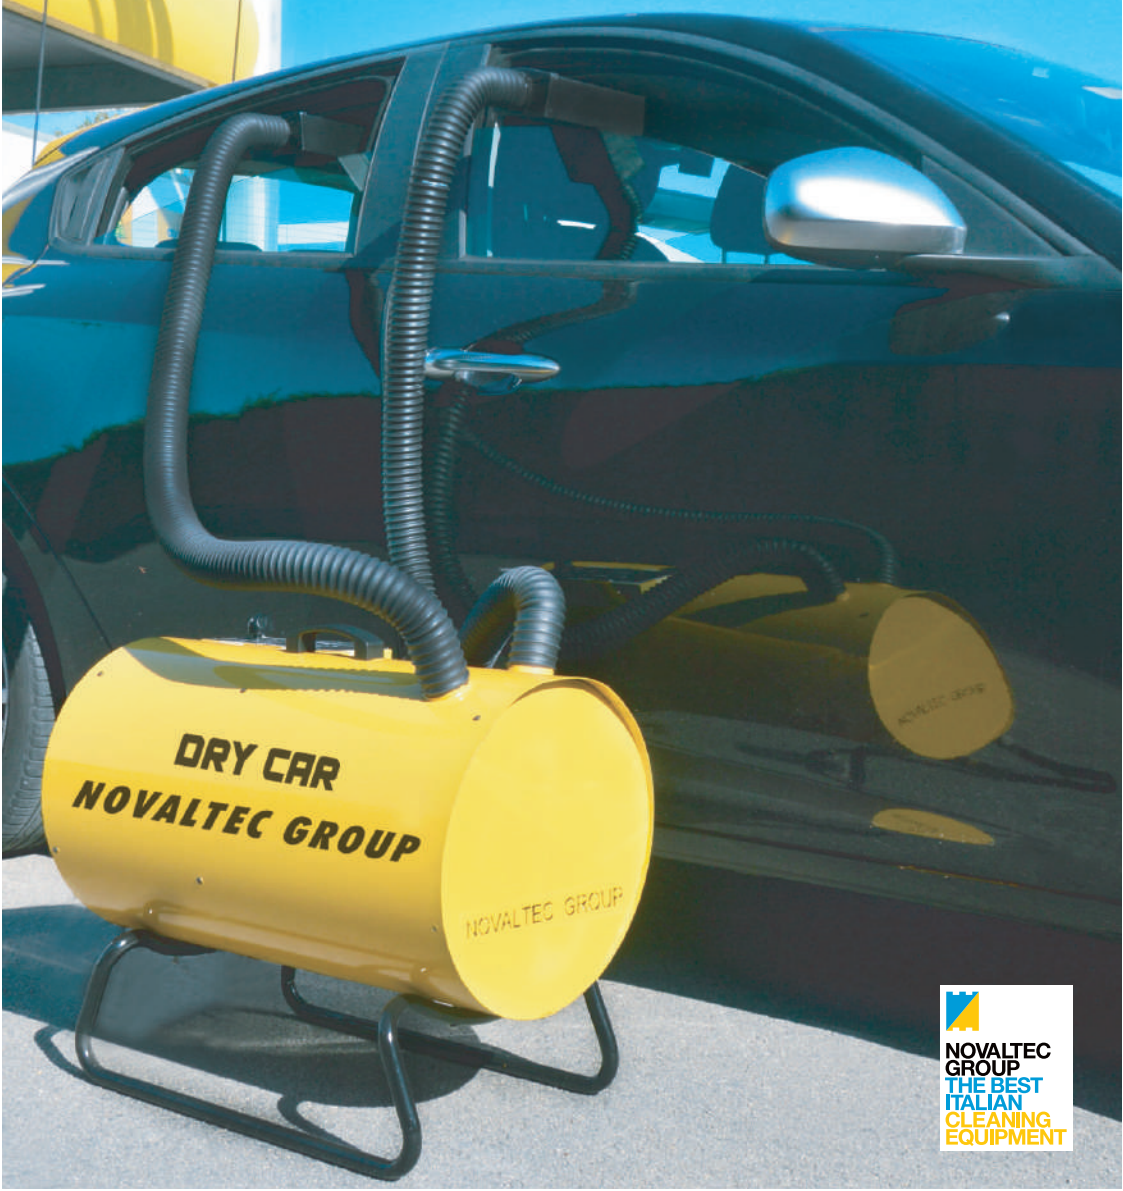

DRY CAR

Professional dryer for seats and upholstery

A DRY CAR IN LESS THAN AN HOUR? With dry car it is possible!

Dry Car is a professional dryer for cars interiors able to dry seats and upholstery in a single solution.

No bags for drying but two adjustable bars conceived for any car with adjustable diffusers in order to guarantee uniform drying in a single operation. Economical, powerful and safe thanks to the strong jet of hot air, the delivery time of the car decreases and eliminates the risk of mold and bad smells inside the car.

● **6 ADJUSTABLE DIFFUSERS**

Uniform drying inside the car

● **SCRATCH-RESISTANT SHEATS**

Prevents damage to glass and car bodywork

● **ADJUSTABLE BARS**

Suitable for any car, from the smaller to the bigger one

Its horizontal shape prevents it from overturning

● **EFFICIENT DRYING SYSTEM**

Thanks to the two bars with directional diffusers, the car will be dry evenly

RECOMMENDED PRODUCTS

Extractor steam generator - Ozone sanitizer