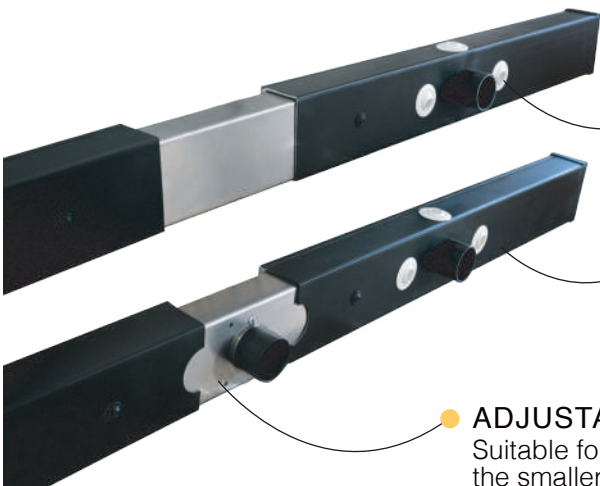

● **6 ADJUSTABLE DIFFUSERS**

Uniform drying inside the car

● **SCRATCH-RESISTANT SHEATS**

Prevents damage to glass and car bodywork

● **ADJUSTABLE BARS**

Suitable for any car, from the smaller to the bigger one

Its horizontal shape prevents it from overturning

● **EFFICIENT DRYING SYSTEM**

Thanks to the two bars with directional diffusers, the car will be dry evenly

RECOMMENDED PRODUCTS

Extractor steam generator - Ozone sanitizer